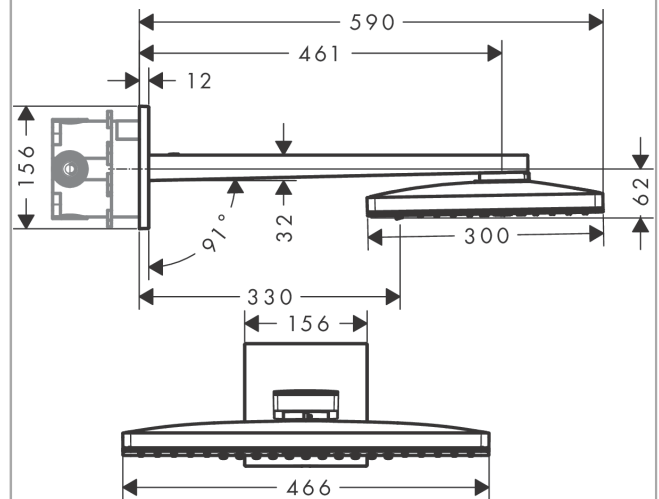

Rainmaker Select

Overhead shower 460 3jet EcoSmart 9 l/min with shower arm

Surfaces: **White/Chrome** Article Number: **24017400**

Description

product features

- shower head size: 466 x 300 mm
- shower arm length: 461 mm
- spray type: Rain, RainStream, MonoRain
- flow rate Rain spray (at 0.3 MPa): 9 l/min
- flow rate RainStream spray (at 0.3 MPa): 9 l/min
- flow rate Mono spray (at 0.3 MPa): 9 l/min
- easy cleanable glass spray disc
- material spray disc: safety glass
- spray disc removable for cleaning
- overhead shower for cleaning removable
- installation: wall-mounted - for installation on iBox
- connection dimension: DN15
- Watermark WMKT 25486

Technology

Design awards

Product image

Scale drawing

Rainmaker Select

Overhead shower 460 3jet EcoSmart 9 l/min with shower arm

Surfaces: **White/Chrome** Article Number: **24017400**

Flowchart

Exploded Drawing

Year of production: >07/15

Rainmaker Select

Overhead shower 460 3jet EcoSmart 9 l/min with shower arm

Surfaces: **White/Chrome** Article Number: **24017400**

Spare part list

Year of production: >07/15

Pos.	Description	Article Number	PC	PU
1	filter	98513000	1	1
2	O-ring 16x2	98133000	1	1
3	O-ring 18x2	98181000	2	1
4	O-ring 12x2	98214000	1	1
5	set of screws	96525000	3	1
6	escutcheon 155 / 155 mm	92700000	16	1
7	hollow set screw M5x8	92851000	1	1
8	shower arm	92701000	20	1
9	head shower	92724400	98	1
10	spray insert	92923000	13	1
11	spray body	92704000	23	1
12	filter	92683000	6	1
13	O-ring 24x2	98388000	1	1
14	aerator laminar	92684000	13	1
15	O-ring 15x2	98163000	1	1
16	O-ring 21x2	98205000	2	1
17	special tool	92686000	3	1
18	extension 25 mm	13595000	98	1
19	set of fixing screws	97747000	1	1
20	compensation set 1°	95521000	16	1
a	concealed item	01800180	98	1
b	Grease	90920000	5	1