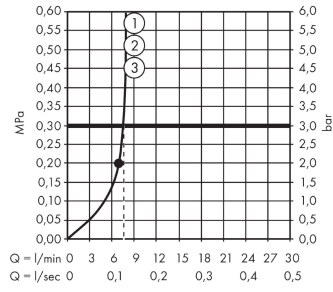

Rainmaker Select

Overhead shower 460 3jet EcoSmart 9 l/min with shower arm

Surfaces: **White/Chrome** Article Number: **24017400**

Description

product features

- shower head size: 466 x 300 mm
- shower arm length: 461 mm
- spray type: Rain, RainStream, MonoRain
- flow rate Rain spray (at 0.3 MPa): 9 l/min
- flow rate RainStream spray (at 0.3 MPa): 9 l/min
- flow rate Mono spray (at 0.3 MPa): 9 l/min
- easy cleanable glass spray disc
- material spray disc: safety glass
- spray disc removable for cleaning
- overhead shower for cleaning removable
- installation: wall-mounted - for installation on iBox
- connection dimension: DN15
- Watermark WMKT 25486

Technology

Design awards

Product image

Scale drawing

Rainmaker Select

Overhead shower 460 3jet EcoSmart 9 l/min with shower arm

Surfaces: **White/Chrome** Article Number: **24017400**

Flowchart