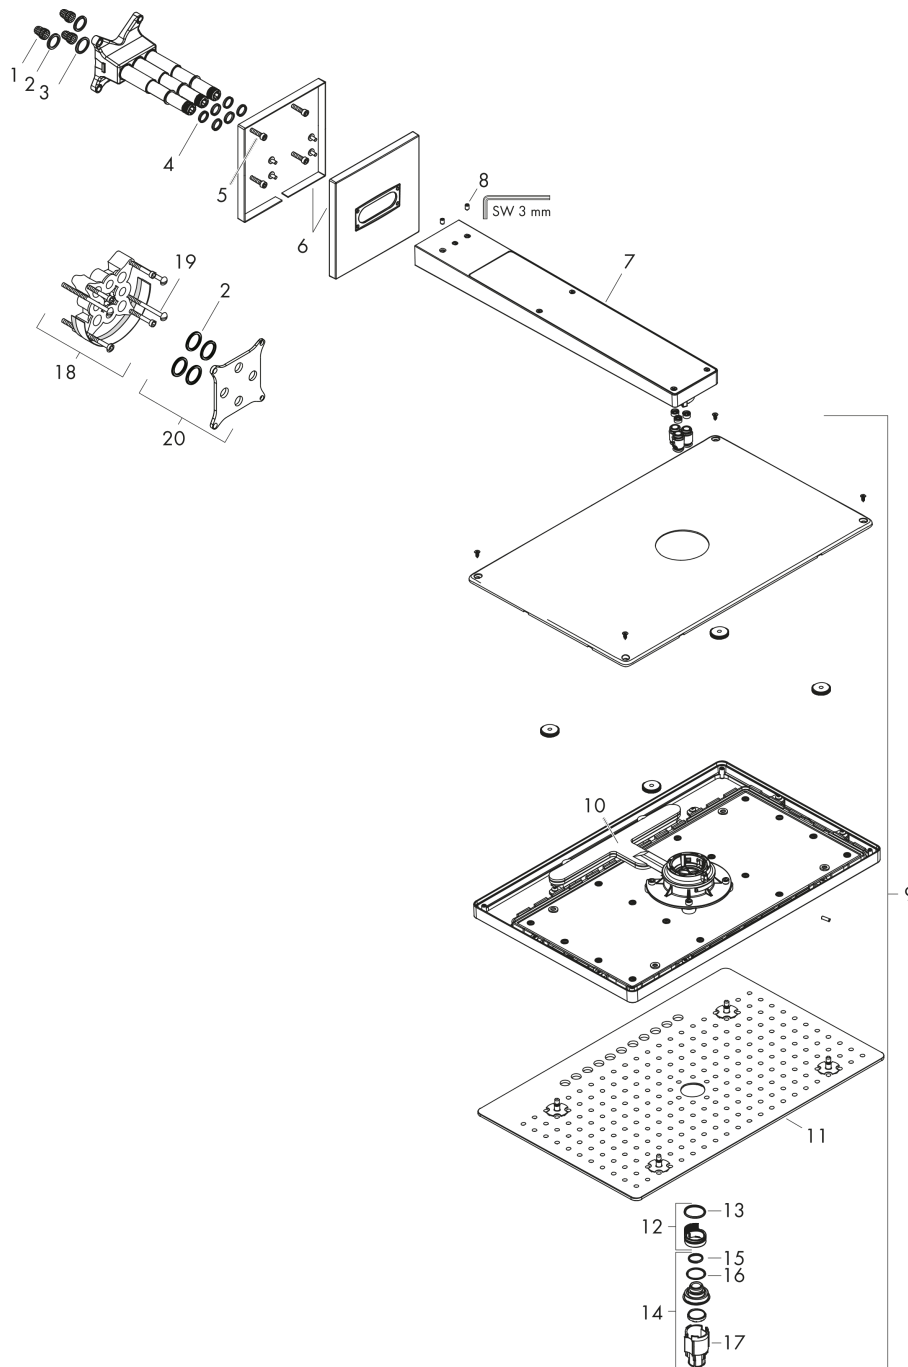

Rainmaker Select

Overhead shower 460 3jet EcoSmart 9 l/min with shower arm

Surfaces: **White/Chrome** Article Number: **24017400**

Description

product features

- shower head size: 466 x 300 mm
- shower arm length: 461 mm
- spray type: Rain, RainStream, MonoRain
- flow rate Rain spray (at 0.3 MPa): 9 l/min
- flow rate RainStream spray (at 0.3 MPa): 9 l/min
- flow rate Mono spray (at 0.3 MPa): 9 l/min
- easy cleanable glass spray disc
- material spray disc: safety glass
- spray disc removable for cleaning
- overhead shower for cleaning removable
- installation: wall-mounted - for installation on iBox
- connection dimension: DN15
- Watermark WMKT 25486

Rainmaker Select
Overhead shower 460 3jet EcoSmart 9 l/min with shower arm
 Surfaces: **White/Chrome** Article Number: **24017400**

Installation examples

Rainmaker Select
Overhead shower 460 3jet EcoSmart 9 l/min with shower arm
 Surfaces: **White/Chrome** Article Number: **24017400**

Exploded Drawing

Year of production: >07/15

Rainmaker Select

Overhead shower 460 3jet EcoSmart 9 l/min with shower arm

Surfaces: **White/Chrome** Article Number: **24017400**

Spare part list

Year of production: >07/15

Pos.	Description	Article Number	PC	PU
1	filter	98513000	1	1
2	O-ring 16x2	98133000	1	1
3	O-ring 18x2	98181000	2	1
4	O-ring 12x2	98214000	1	1
5	set of screws	96525000	3	1
6	escutcheon 155 / 155 mm	92700000	16	1
7	hollow set screw M5x8	92851000	1	1
8	shower arm	92701000	20	1
9	head shower	92724400	98	1
10	spray insert	92923000	13	1
11	spray body	92704000	23	1
12	filter	92683000	6	1
13	O-ring 24x2	98388000	1	1
14	aerator laminar	92684000	13	1
15	O-ring 15x2	98163000	1	1
16	O-ring 21x2	98205000	2	1
17	special tool	92686000	3	1
18	extension 25 mm	13595000	98	1
19	set of fixing screws	97747000	1	1
20	compensation set 1°	95521000	16	1
a	concealed item	01800180	98	1
b	Grease	90920000	5	1