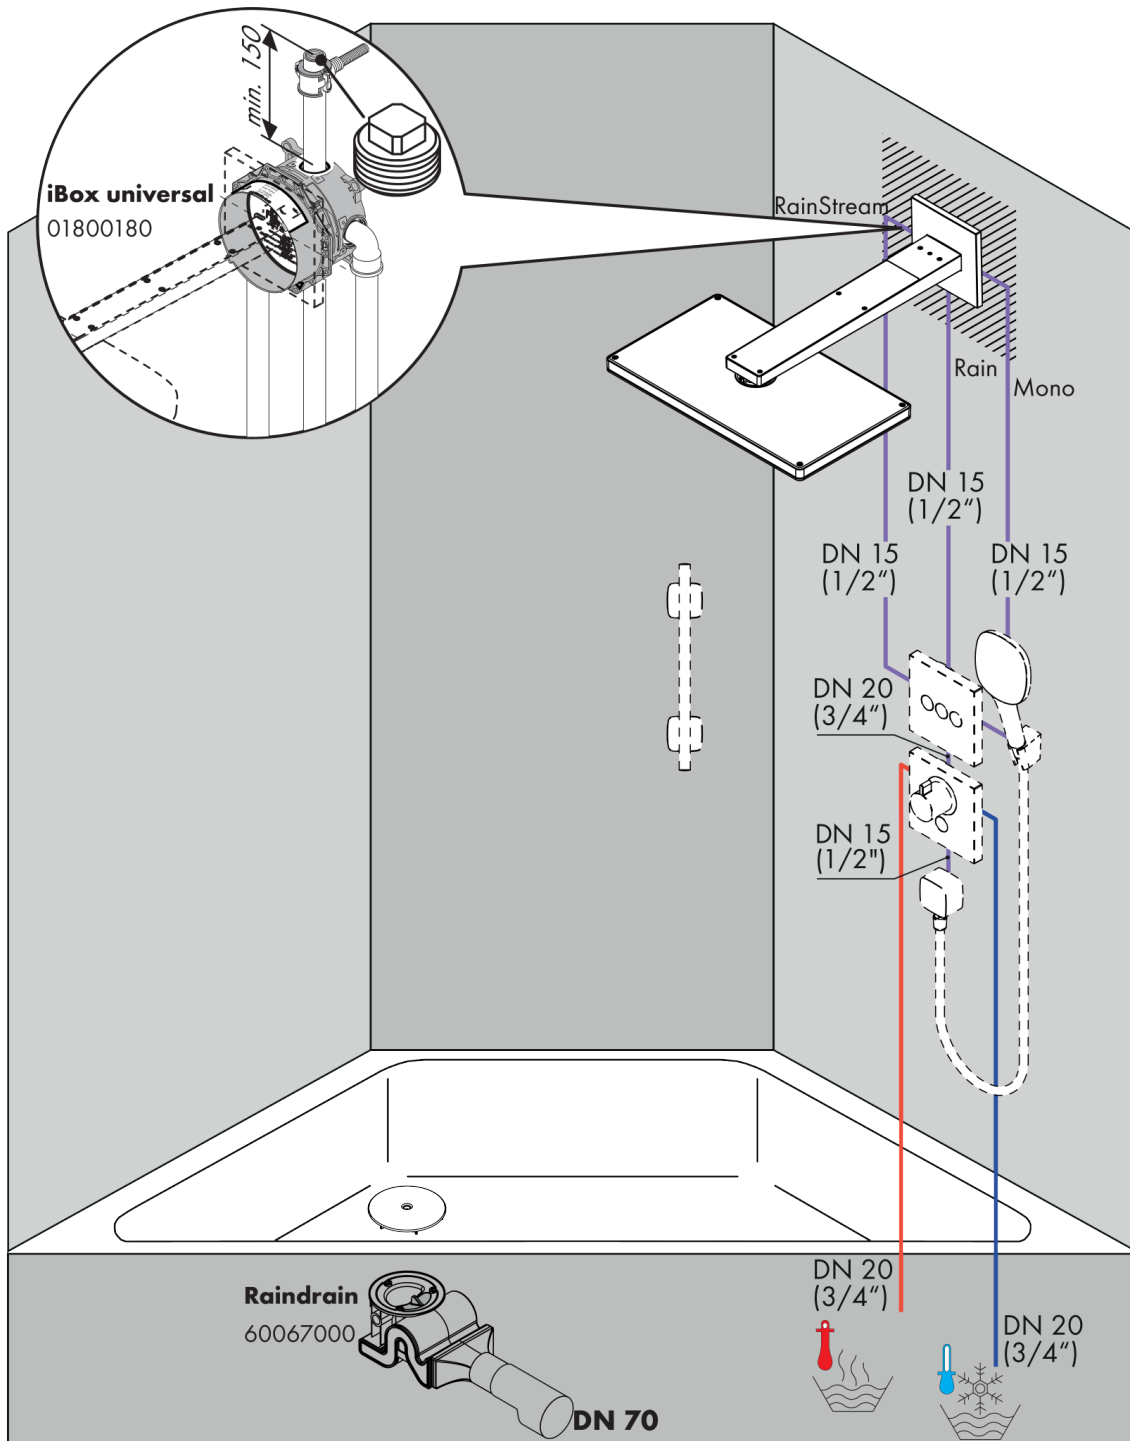

Rainmaker Select
Overhead shower 460 3jet EcoSmart 9 l/min with shower arm
Surfaces: **White/Chrome** Article Number: **24017400**

Installation examples